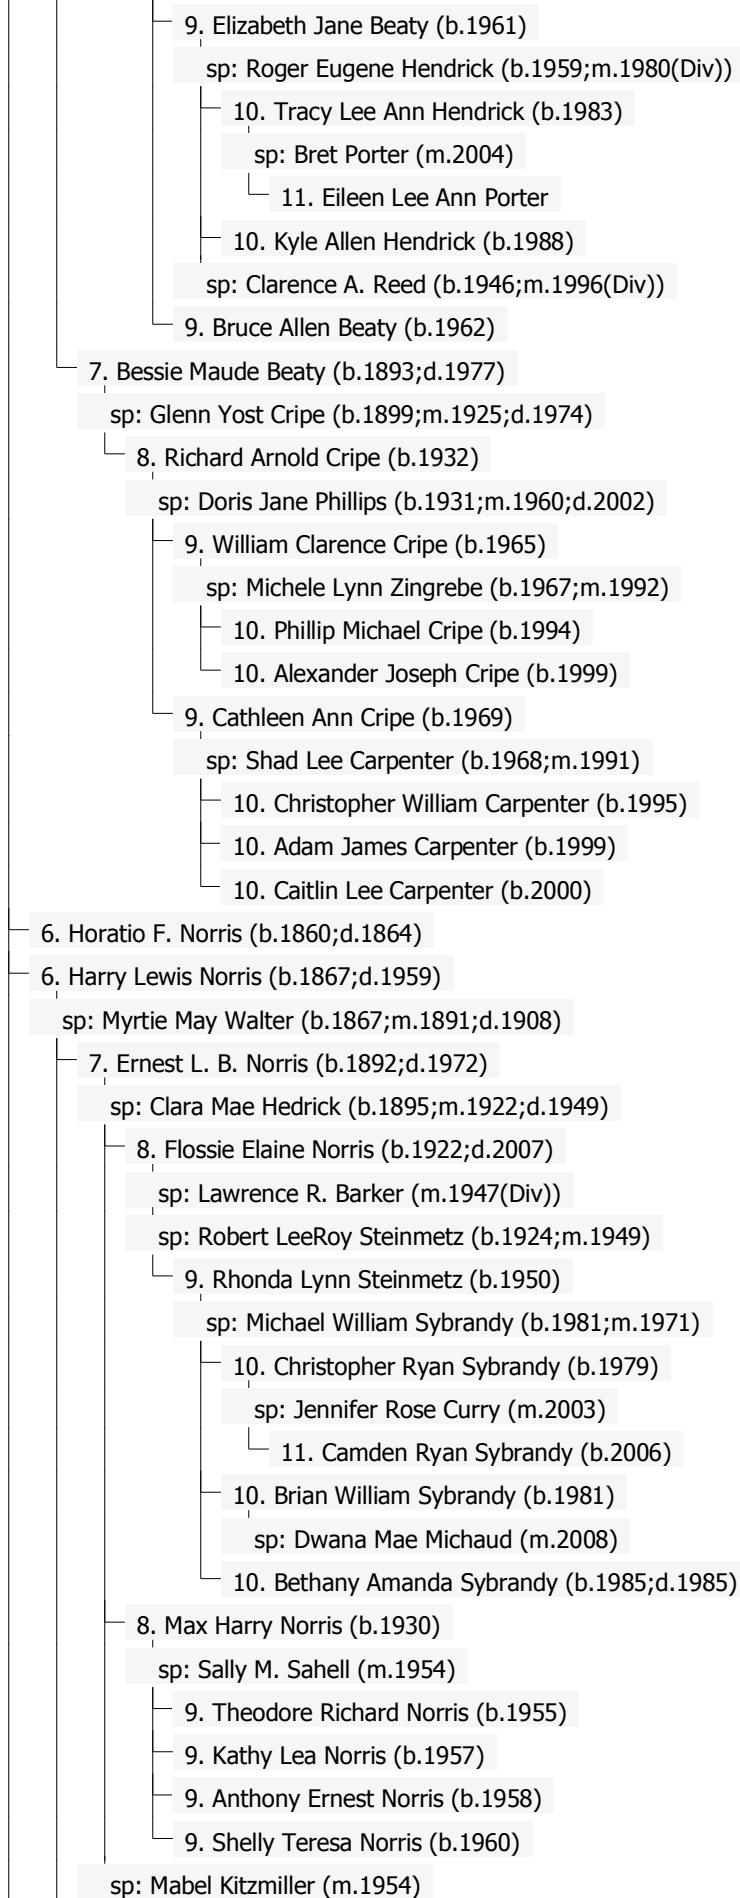

Descendants of John Norris