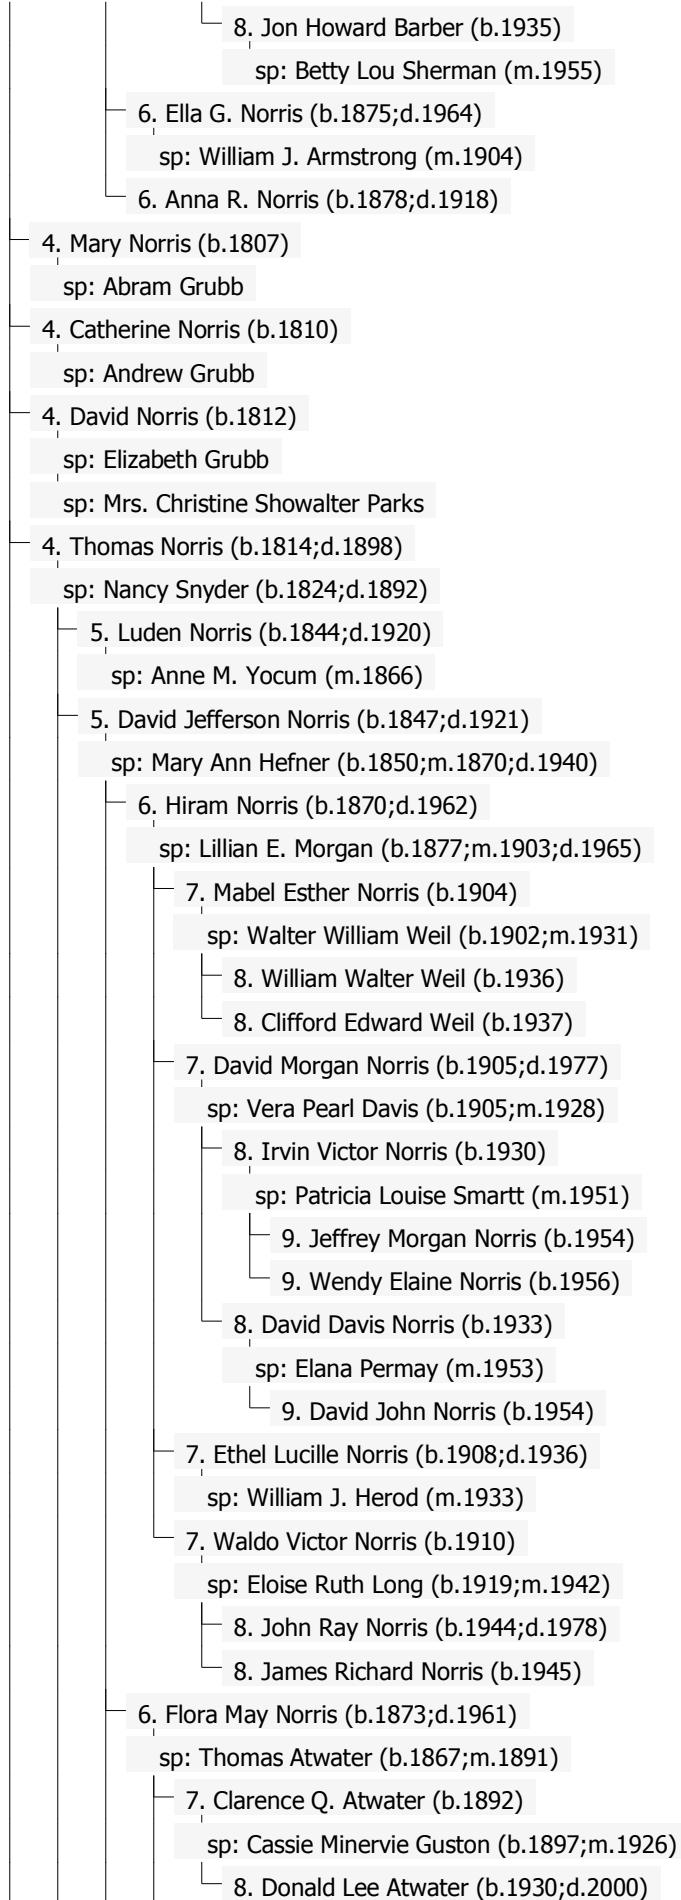

Descendants of John Norris

27 Apr 2012

Page 22